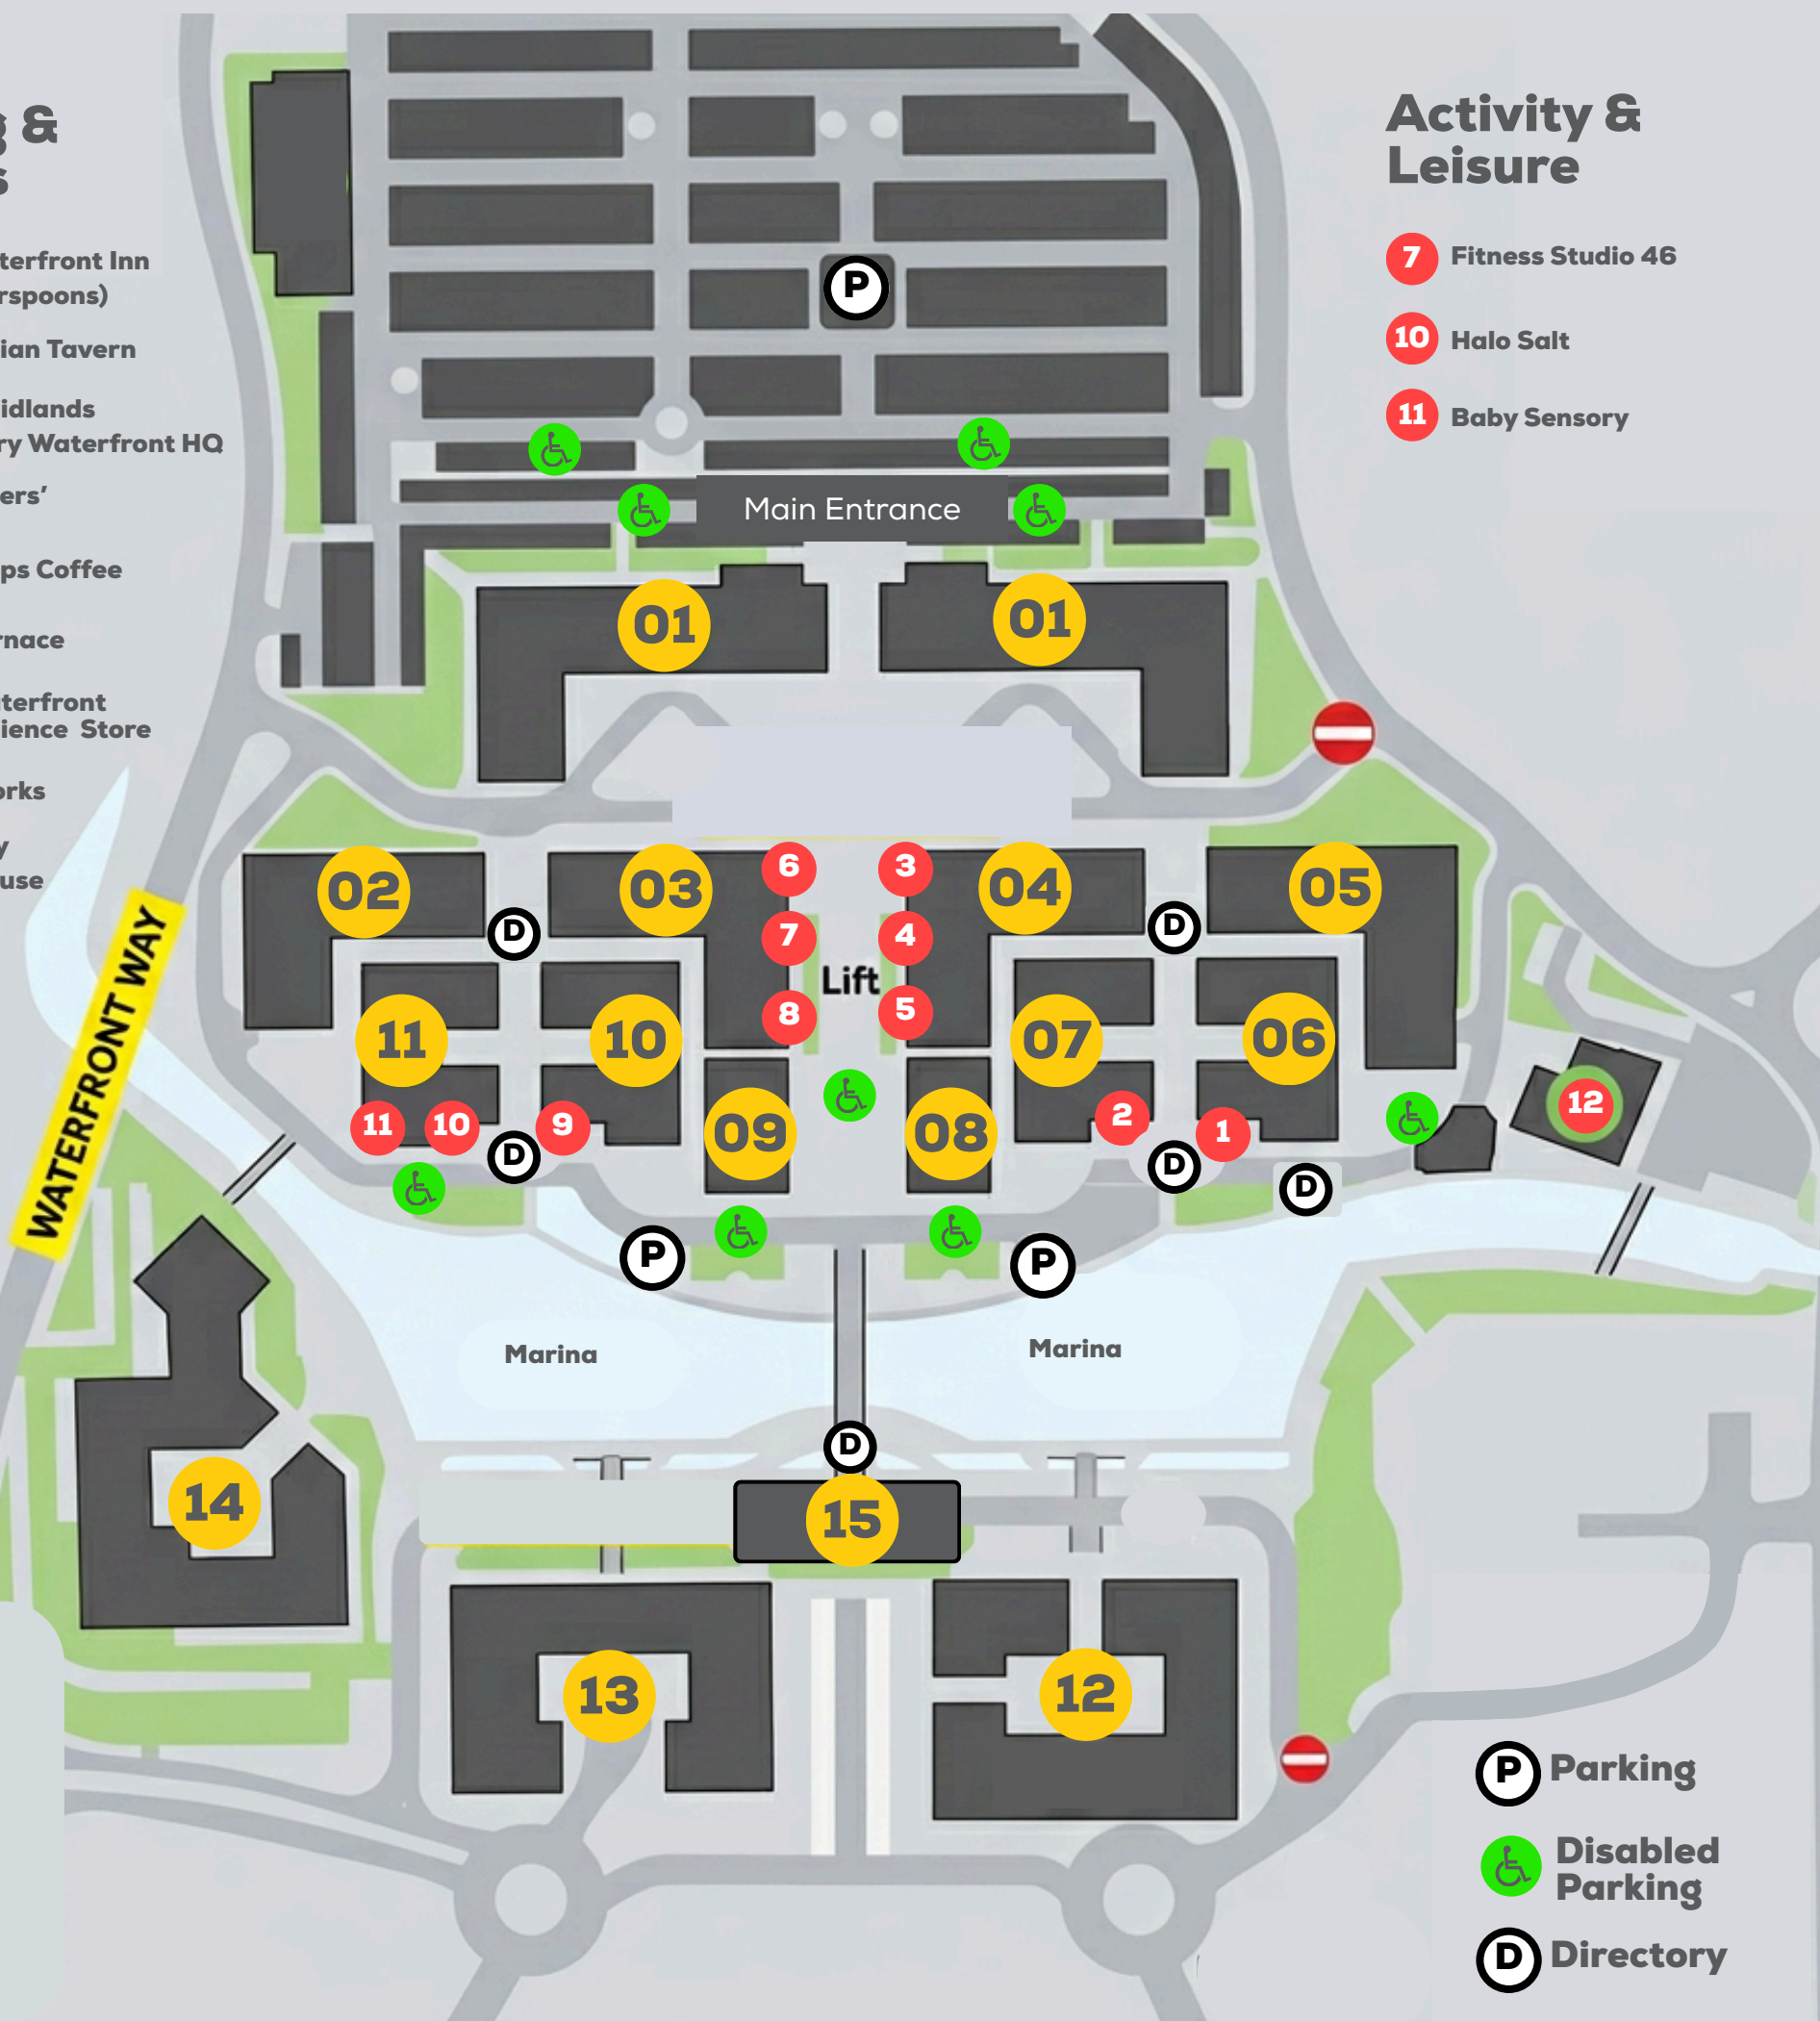

Dining & Drinks

- 1** The Waterfront Inn (Wetherspoons)
- 2** The Indian Tavern
- 3** West Midlands Distillery Waterfront HQ
- 4** Dr Eamers'
- 5** Ten Steps Coffee
- 6** The Furnace
- 8** The Waterfront Convenience Store
- 9** Dockworks
- 12** Brierley Hop House

Activity & Leisure

- 7** Fitness Studio 46
- 10** Halo Salt
- 11** Baby Sensory

WATERFRONT WAY

- P** Parking
- ♿** Disabled Parking
- D** Directory

Main Offices

- | | | | |
|-------------------------|------------------------------|------------------------------|-------------------------------------|
| 01 Pedmore House | 05 Quay House | 09 Cable House | 13 Cable Plaza |
| 02 Bridge House | 06 Hagley Court South | 10 Dudley Court South | 14 The Landmark (not office) |
| 03 Capstan House | 07 Hagley Court North | 11 Dudley Court North | 15 Deck House |
| 04 Custom House | 08 Admiral House | 12 Harbour Buildings | |